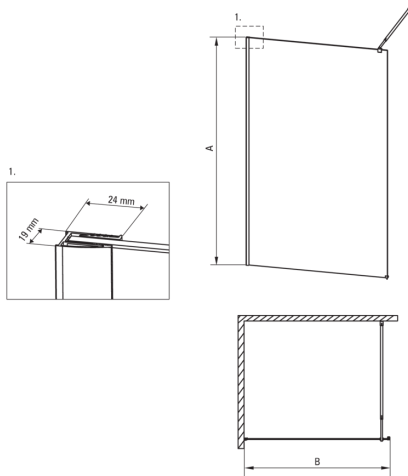

## Shower cabin, walk-in

**Product code:** KTA\_034P

**EAN:** 5908212070048

**Color:** chrome

**Warranty [years]:** 2

ABELIA

Model	Size	A (mm)	B (mm)
KTA X30P	1000X2000	2000	1000
KTA X31P	1200X2000	2000	1200
KTA X32P	1100X2000	2000	1100
KTA X34P	1400X2000	2000	1400
KTA X39P	900X2000	2000	900

### Showe cabin

Width [mm]	1400
Height [mm]	2000
Glass thickness [mm]	8
Glass finish	transparent
Active cover	Yes