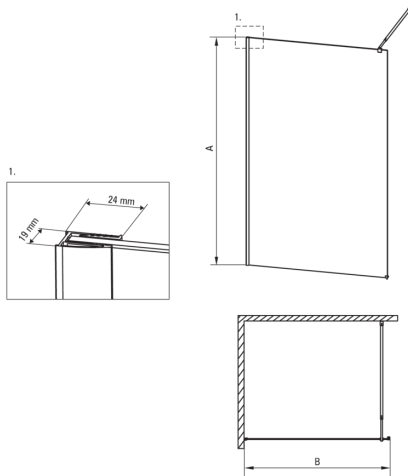

ABELIA

Shower cabin, walk-in

Product code: KTA_031P

EAN: 5908212037881

Color: chrome

Warranty [years]: 2

ABELIA

Model	Size	A (mm)	B (mm)
KTA X30P	1000X2000	2000	1000
KTA X31P	1200X2000	2000	1200
KTA X32P	1100X2000	2000	1100
KTA X34P	1400X2000	2000	1400
KTA X39P	900X2000	2000	900

Showe cabin

Width [mm]	1200
Height [mm]	2000
Glass thickness [mm]	8
Glass finish	transparent
Active cover	Yes

Features:

- Only the best materials, the quality of which has been confirmed by laboratory tests
- Safe and durable tempered glass
- Hydrophobic Active-Cover coating that makes it easier for water to run off the glass
- Dedicated to Active Cover surfaces
- Covering of assembly elements
- Possibility to mount the bar to a perpendicular wall (bracket included)
- Possibility to install the cabin without a shower tray, directly on the tiles
- Dedicated cleaning agent, safe for cleaned surfaces
- The railings give the structure rigidity
- Resistance to impacts, chemicals and stains in accordance with PN-EN 14428+A1:2008 norm, confirmed by tests of the Institute of Ceramics and Building Materials