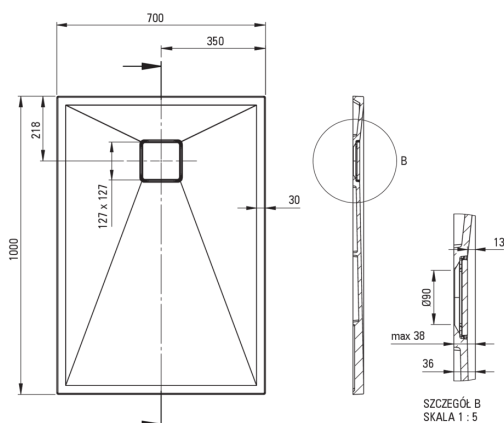

Features:

- Properties of Deante granite: resistance to impact, high temperature, discoloration, thermal shock - with EN 13310 norm
- Hydrophobic properties repel water molecules
- For installation at floor level, directly on the screed or supported by construction material
- Possibility of cutting the granite shower tray
- Attention: waste trap NHC_029C can be used with the shower tray
- Dedicated cleaning agent, safe for cleaned surfaces
- Only the best materials, the quality of which has been confirmed by laboratory tests
- The finish enriched with silver ions adds antiseptic properties