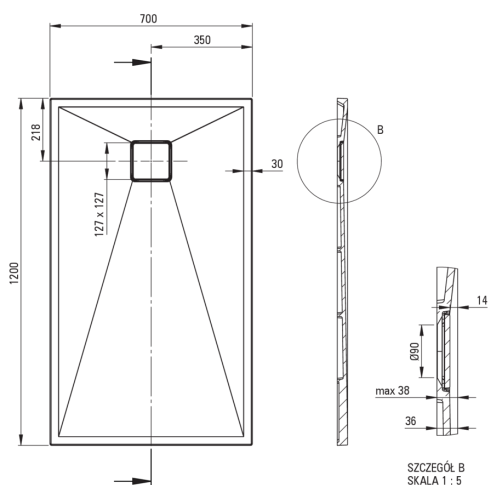

Features:

- Properties of Deante granite: resistance to impact, high temperature, discoloration, thermal shock - with EN 13310 norm
- Hydrophobic properties repel water molecules
- For installation at floor level, directly on the screed or supported by construction material
- Possibility of cutting the granite shower tray
- Attention: waste trap NHC_029C can be used with the shower tray
- Dedicated cleaning agent, safe for cleaned surfaces
- Only the best materials, the quality of which has been confirmed by laboratory tests
- The finish enriched with silver ions adds antiseptic properties