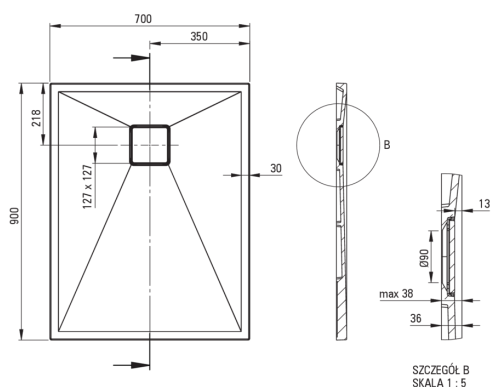

Features:

- Properties of Deante granite: resistance to impact, high temperature, discoloration, thermal shock - with EN 13310 norm
- Hydrophobic properties repel water molecules
- For installation at floor level, directly on the screed or supported by construction material
- Possibility of cutting the granite shower tray
- Attention: waste trap NHC_029C can be used with the shower tray
- Dedicated cleaning agent, safe for cleaned surfaces
- Only the best materials, the quality of which has been confirmed by laboratory tests
- The finish enriched with silver ions adds antiseptic properties