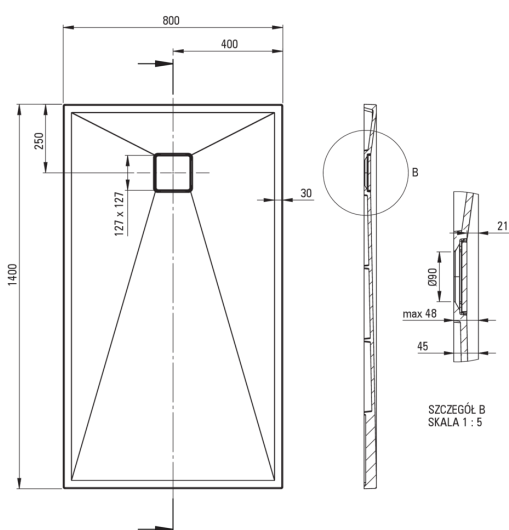

Features:

- Properties of Deante granite: resistance to impact, high temperature, discoloration, thermal shock - with EN 13310 norm
- Hydrophobic properties repel water molecules
- For installation at floor level, directly on the screed or supported by construction material
- Possibility of cutting the granite shower tray
- Dedicated cleaning agent, safe for cleaned surfaces
- The finish enriched with silver ions adds antiseptic properties
- Only the best materials, the quality of which has been confirmed by laboratory tests