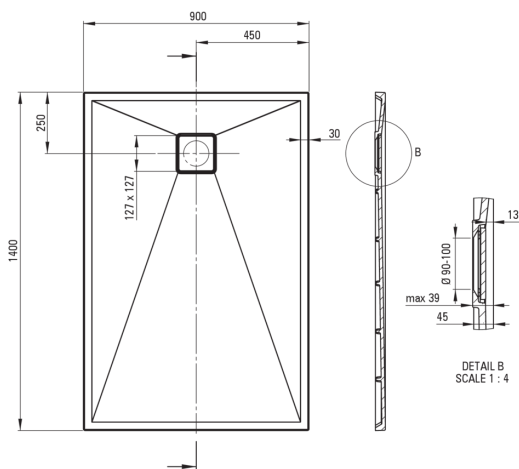

Features:

- Dedicated cleaning agent, safe for cleaned surfaces
- Properties of Deante granite: resistance to impact, high temperature, discoloration, thermal shock - with EN 13310 norm
- Hydrophobic properties repel water molecules
- For installation at floor level, directly on the screed or supported by construction material
- Possibility of cutting the granite shower tray
- Attention: waste trap NHC_029C can be used with the shower tray
- The finish enriched with silver ions adds antiseptic properties
- Only the best materials, the quality of which has been confirmed by laboratory tests