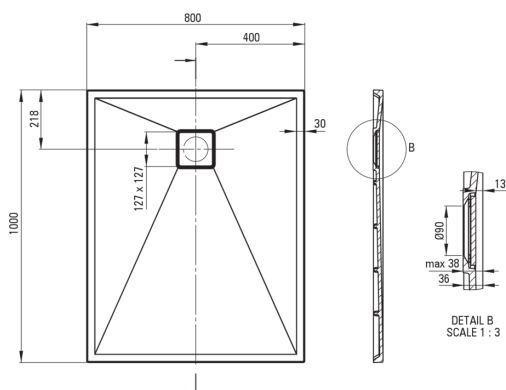

Features:

- Properties of Deante granite: resistance to impact, high temperature, discoloration, thermal shock - with EN 13310 norm
- Hydrophobic properties repel water molecules
- The finish enriched with silver ions adds antiseptic properties
- For installation at floor level, directly on the screed or supported by construction material
- Possibility of cutting the granite shower tray
- Attention: waste trap NHC_029C can be used with the shower tray
- Dedicated cleaning agent, safe for cleaned surfaces
- Only the best materials, the quality of which has been confirmed by laboratory tests