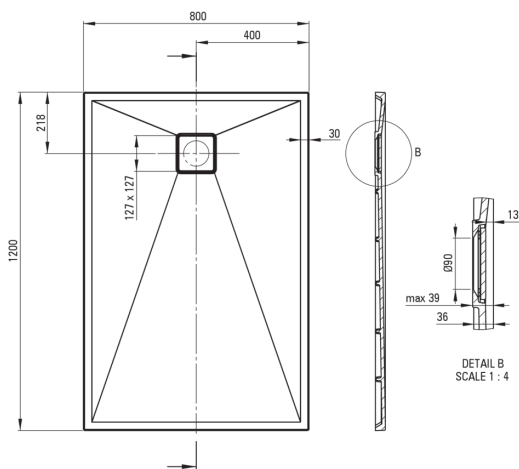

Features:

- Properties of Deante granite: resistance to impact, high temperature, discoloration, thermal shock - with EN 13310 norm
- Hydrophobic properties repel water molecules
- The finish enriched with silver ions adds antiseptic properties
- For installation at floor level, directly on the screed or supported by construction material
- Possibility of cutting the granite shower tray
- Attention: waste trap NHC_029C can be used with the shower tray
- Dedicated cleaning agent, safe for cleaned surfaces
- Only the best materials, the quality of which has been confirmed by laboratory tests