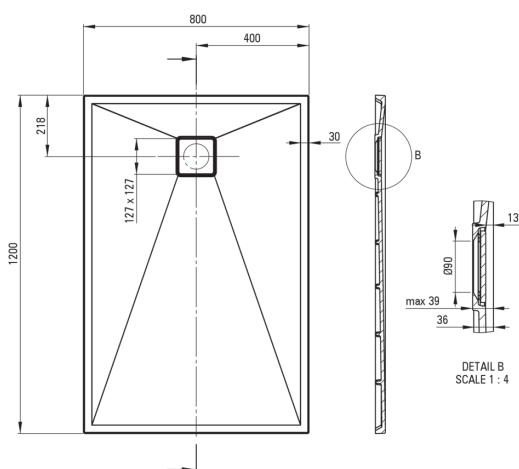

Features:

- Properties of Deante granite: resistance to impact, high temperature, discoloration, thermal shock - with EN 13310 norm
- Hydrophobic properties repel water molecules
- The finish enriched with silver ions adds antiseptic properties
- For installation at floor level, directly on the screed or supported by construction material
- Possibility of cutting the granite shower tray
- Attention: waste trap NHC_029C can be used with the shower tray
- Dedicated cleaning agent, safe for cleaned surfaces
- Only the best materials, the quality of which has been confirmed by laboratory tests