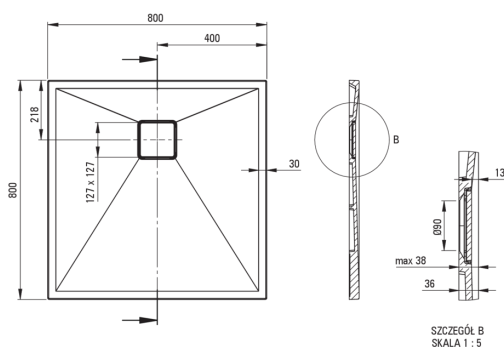

Features:

- Properties of Deante granite: resistance to impact, high temperature, discoloration, thermal shock - with EN 13310 norm
- Hydrophobic properties repel water molecules
- For installation at floor level, directly on the screed or supported by construction material
- Possibility of cutting the granite shower tray
- Attention: waste trap NHC_029C can be used with the shower tray
- Dedicated cleaning agent, safe for cleaned surfaces
- Only the best materials, the quality of which has been confirmed by laboratory tests
- The finish enriched with silver ions adds antiseptic properties