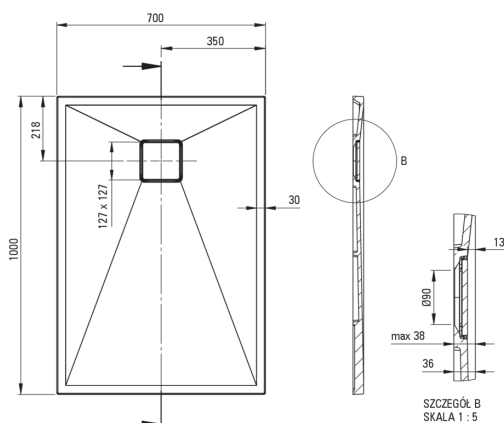

Features:

- Properties of Deante granite: resistance to impact, high temperature, discoloration, thermal shock - with EN 13310 norm
- Hydrophobic properties repel water molecules
- For installation at floor level, directly on the screed or supported by construction material
- Possibility of cutting the granite shower tray
- Attention: waste trap NHC_029C can be used with the shower tray
- Only the best materials, the quality of which has been confirmed by laboratory tests
- The finish enriched with silver ions adds antiseptic properties
- Dedicated cleaning agent, safe for cleaned surfaces