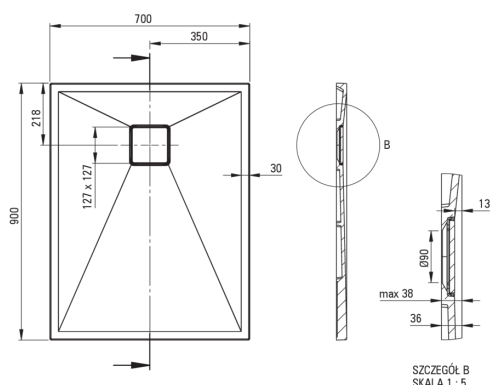

Features:

- Properties of Deante granite: resistance to impact, high temperature, discoloration, thermal shock - with EN 13310 norm
- Hydrophobic properties repel water molecules
- For installation at floor level, directly on the screed or supported by construction material
- Possibility of cutting the granite shower tray
- Attention: waste trap NHC_029C can be used with the shower tray
- Dedicated cleaning agent, safe for cleaned surfaces
- Only the best materials, the quality of which has been confirmed by laboratory tests
- The finish enriched with silver ions adds antiseptic properties