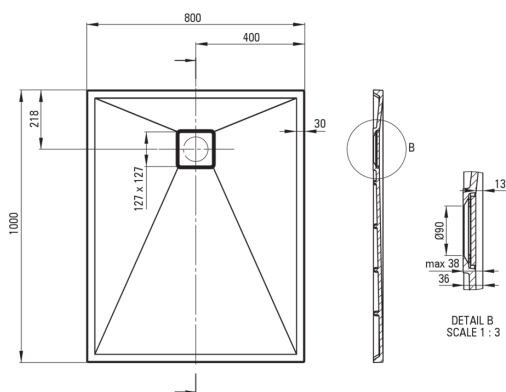

Features:

- Properties of Deante granite: resistance to impact, high temperature, discoloration, thermal shock - with EN 13310 norm
- Hydrophobic properties repel water molecules
- The finish enriched with silver ions adds antiseptic properties
- For installation at floor level, directly on the screed or supported by construction material
- Possibility of cutting the granite shower tray
- Attention: waste trap NHC_029C can be used with the shower tray
- Dedicated cleaning agent, safe for cleaned surfaces
- Only the best materials, the quality of which has been confirmed by laboratory tests