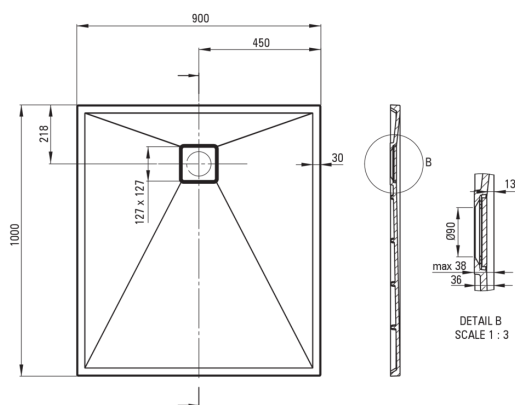

Features:

- Properties of Deante granite: resistance to impact, high temperature, discoloration, thermal shock - with EN 13310 norm
- Hydrophobic properties repel water molecules
- The finish enriched with silver ions adds antiseptic properties
- For installation at floor level, directly on the screed or supported by construction material
- Possibility of cutting the granite shower tray
- Attention: waste trap NHC_029C can be used with the shower tray
- Dedicated cleaning agent, safe for cleaned surfaces
- Only the best materials, the quality of which has been confirmed by laboratory tests