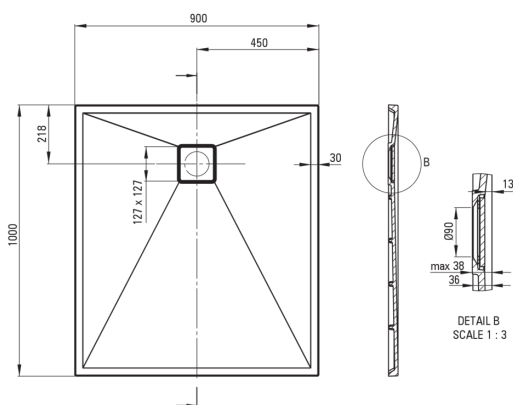

Features:

- Properties of Deante granite: resistance to impact, high temperature, discoloration, thermal shock - with EN 13310 norm
- Hydrophobic properties repel water molecules
- The finish enriched with silver ions adds antiseptic properties
- For installation at floor level, directly on the screed or supported by construction material
- Possibility of cutting the granite shower tray
- Attention: waste trap NHC_029C can be used with the shower tray
- Dedicated cleaning agent, safe for cleaned surfaces
- Only the best materials, the quality of which has been confirmed by laboratory tests