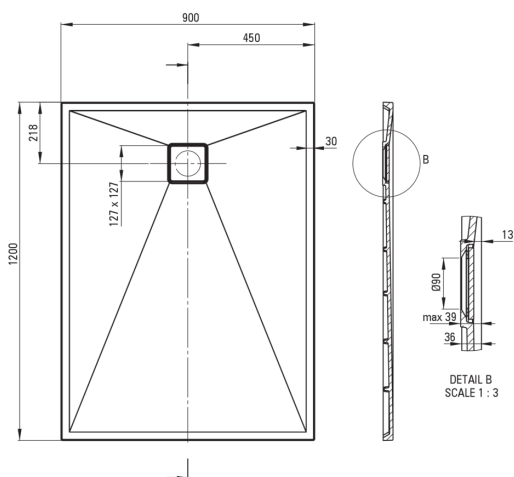

Features:

- Properties of Deante granite: resistance to impact, high temperature, discoloration, thermal shock - with EN 13310 norm
- Hydrophobic properties repel water molecules
- The finish enriched with silver ions adds antiseptic properties
- For installation at floor level, directly on the screed or supported by construction material
- Possibility of cutting the granite shower tray
- Attention: waste trap NHC_029C can be used with the shower tray
- Dedicated cleaning agent, safe for cleaned surfaces
- Only the best materials, the quality of which has been confirmed by laboratory tests