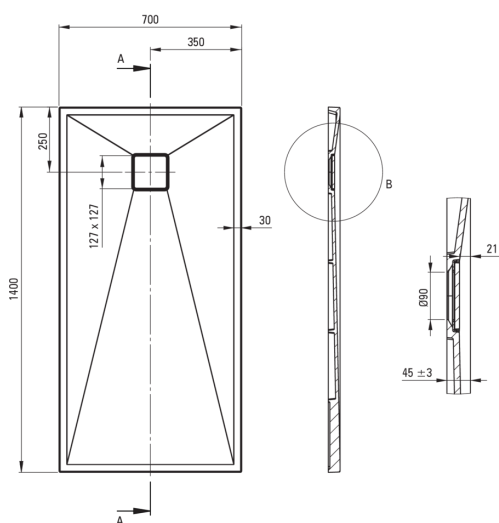

Features:

- Properties of Deante granite: resistance to impact, high temperature, discoloration, thermal shock - with EN 13310 norm
- The finish enriched with silver ions adds antiseptic properties
- Hydrophobic properties repel water molecules
- For installation at floor level, directly on the screed or supported by construction material
- Possibility of cutting the granite shower tray
- Attention: waste trap NHC_029C can be used with the shower tray
- Only the best materials, the quality of which has been confirmed by laboratory tests
- Dedicated cleaning agent, safe for cleaned surfaces