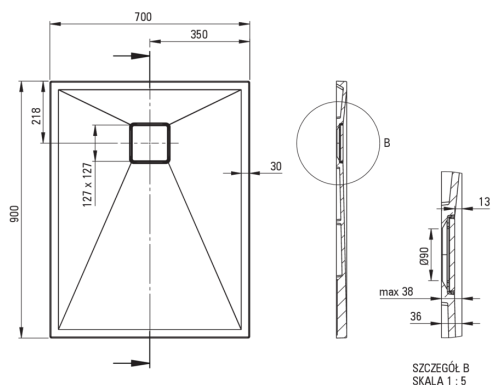

Features:

- Properties of Deante granite: resistance to impact, high temperature, discoloration, thermal shock - with EN 13310 norm
- Hydrophobic properties repel water molecules
- For installation at floor level, directly on the screed or supported by construction material
- Possibility of cutting the granite shower tray
- Attention: waste trap NHC_029C can be used with the shower tray
- Dedicated cleaning agent, safe for cleaned surfaces
- Only the best materials, the quality of which has been confirmed by laboratory tests
- The finish enriched with silver ions adds antiseptic properties