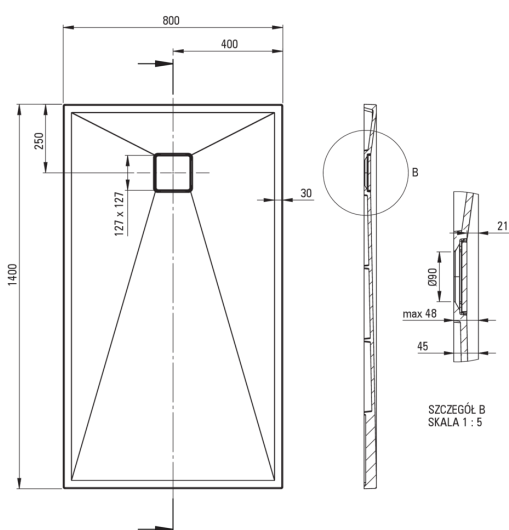

Features:

- Properties of Deante granite: resistance to impact, high temperature, discoloration, thermal shock - with EN 13310 norm
- Hydrophobic properties repel water molecules
- For installation at floor level, directly on the screed or supported by construction material
- Possibility of cutting the granite shower tray
- Dedicated cleaning agent, safe for cleaned surfaces
- Only the best materials, the quality of which has been confirmed by laboratory tests
- The finish enriched with silver ions adds antiseptic properties