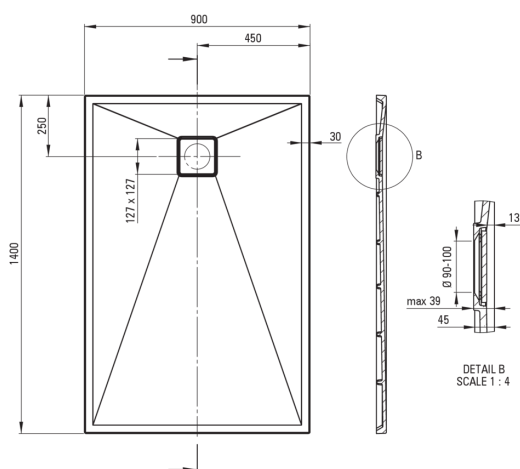

Features:

- Properties of Deante granite: resistance to impact, high temperature, discoloration, thermal shock - with EN 13310 norm
- Hydrophobic properties repel water molecules
- For installation at floor level, directly on the screed or supported by construction material
- Possibility of cutting the granite shower tray
- Dedicated cleaning agent, safe for cleaned surfaces
- Only the best materials, the quality of which has been confirmed by laboratory tests
- The finish enriched with silver ions adds antiseptic properties