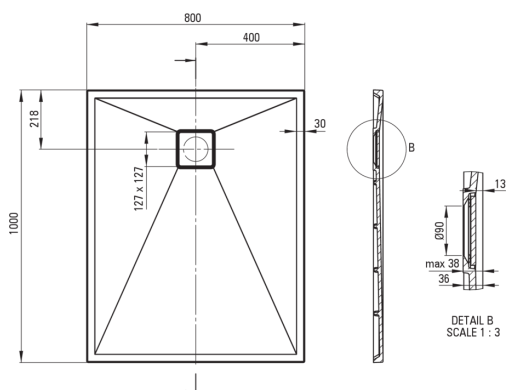

Features:

- Properties of Deante granite: resistance to impact, high temperature, discoloration, thermal shock - with EN 13310 norm
- Hydrophobic properties repel water molecules
- For installation at floor level, directly on the screed or supported by construction material
- Possibility of cutting the granite shower tray
- Attention: waste trap NHC_029C can be used with the shower tray
- Dedicated cleaning agent, safe for cleaned surfaces
- Only the best materials, the quality of which has been confirmed by laboratory tests
- The finish enriched with silver ions adds antiseptic properties