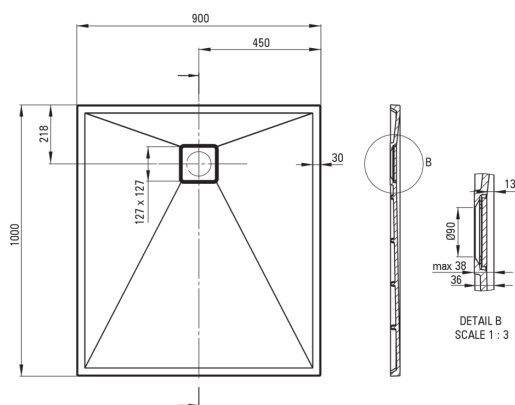

Features:

- Properties of Deante granite: resistance to impact, high temperature, discoloration, thermal shock - with EN 13310 norm
- Hydrophobic properties repel water molecules
- For installation at floor level, directly on the screed or supported by construction material
- Possibility of cutting the granite shower tray
- Attention: waste trap NHC_029C can be used with the shower tray
- Dedicated cleaning agent, safe for cleaned surfaces
- Only the best materials, the quality of which has been confirmed by laboratory tests
- The finish enriched with silver ions adds antiseptic properties