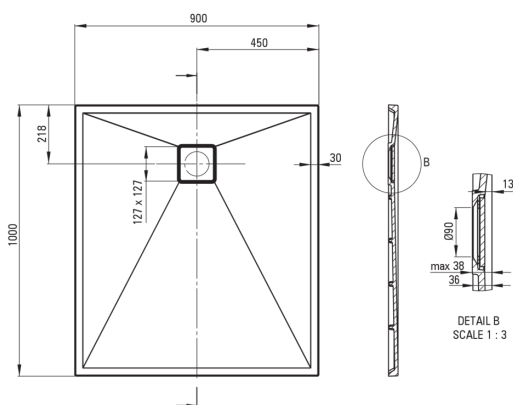

Features:

- Properties of Deante granite: resistance to impact, high temperature, discoloration, thermal shock - with EN 13310 norm
- Hydrophobic properties repel water molecules
- For installation at floor level, directly on the screed or supported by construction material
- Possibility of cutting the granite shower tray
- Attention: waste trap NHC_029C can be used with the shower tray
- Dedicated cleaning agent, safe for cleaned surfaces
- Only the best materials, the quality of which has been confirmed by laboratory tests
- The finish enriched with silver ions adds antiseptic properties