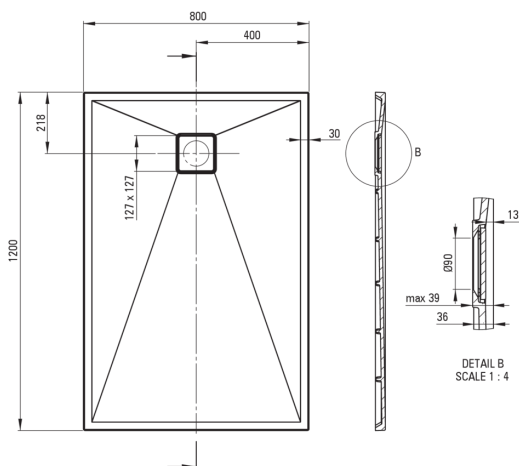

Features:

- Properties of Deante granite: resistance to impact, high temperature, discoloration, thermal shock - with EN 13310 norm
- Hydrophobic properties repel water molecules
- For installation at floor level, directly on the screed or supported by construction material
- Possibility of cutting the granite shower tray
- Attention: waste trap NHC_029C can be used with the shower tray
- Dedicated cleaning agent, safe for cleaned surfaces
- Only the best materials, the quality of which has been confirmed by laboratory tests
- The finish enriched with silver ions adds antiseptic properties