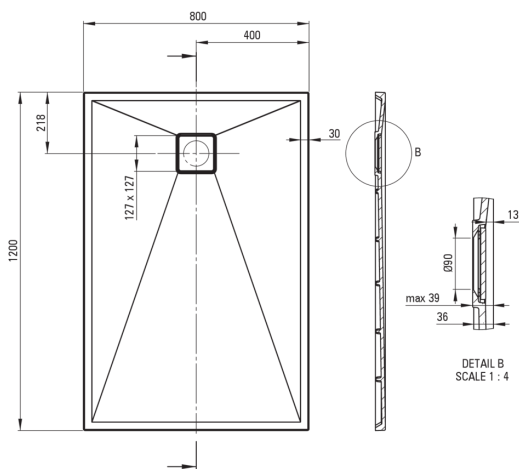

Features:

- Properties of Deante granite: resistance to impact, high temperature, discoloration, thermal shock - with EN 13310 norm
- Hydrophobic properties repel water molecules
- For installation at floor level, directly on the screed or supported by construction material
- Possibility of cutting the granite shower tray
- Attention: waste trap NHC_029C can be used with the shower tray
- Dedicated cleaning agent, safe for cleaned surfaces
- Only the best materials, the quality of which has been confirmed by laboratory tests
- The finish enriched with silver ions adds antiseptic properties