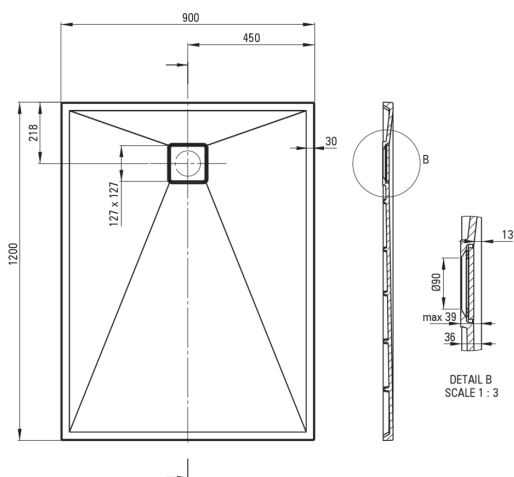

Features:

- Properties of Deante granite: resistance to impact, high temperature, discoloration, thermal shock - with EN 13310 norm
- Hydrophobic properties repel water molecules
- For installation at floor level, directly on the screed or supported by construction material
- Possibility of cutting the granite shower tray
- Attention: waste trap NHC_029C can be used with the shower tray
- Dedicated cleaning agent, safe for cleaned surfaces
- Only the best materials, the quality of which has been confirmed by laboratory tests
- The finish enriched with silver ions adds antiseptic properties