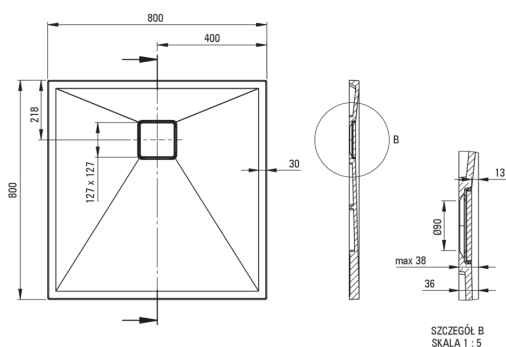

Features:

- Properties of Deante granite: resistance to impact, high temperature, discoloration, thermal shock - with EN 13310 norm
- Hydrophobic properties repel water molecules
- For installation at floor level, directly on the screed or supported by construction material
- Possibility of cutting the granite shower tray
- Attention: waste trap NHC_029C can be used with the shower tray
- Dedicated cleaning agent, safe for cleaned surfaces
- Only the best materials, the quality of which has been confirmed by laboratory tests
- The finish enriched with silver ions adds antiseptic properties