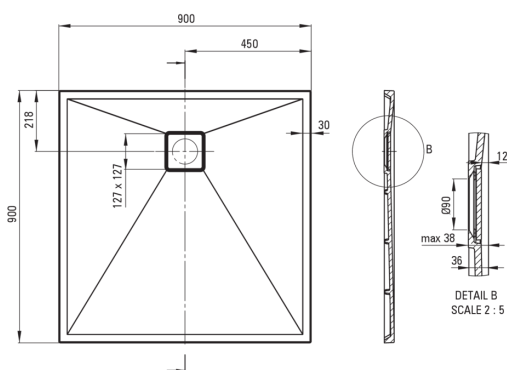

Features:

- Properties of Deante granite: resistance to impact, high temperature, discoloration, thermal shock - with EN 13310 norm
- Hydrophobic properties repel water molecules
- For installation at floor level, directly on the screed or supported by construction material
- Possibility of cutting the granite shower tray
- Attention: waste trap NHC_029C can be used with the shower tray
- Dedicated cleaning agent, safe for cleaned surfaces
- Only the best materials, the quality of which has been confirmed by laboratory tests
- The finish enriched with silver ions adds antiseptic properties