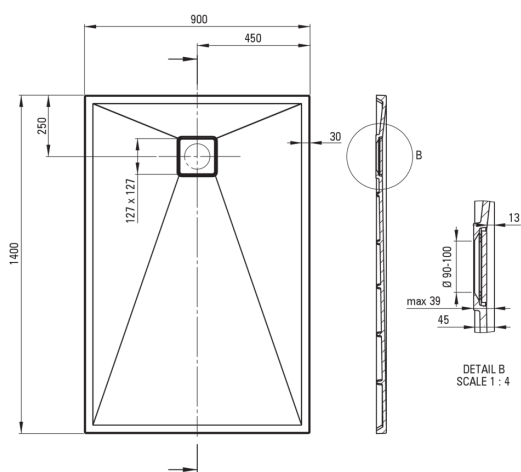

CORREO

Granite shower tray, rectangular

Product code: KQR_G47B

EAN: 5907650812692

Color: metallic graphite

Warranty [years]: 10

Shower tray

Material	granite
Shape	rectangular
Width [mm]	900
Length [mm]	1400
Height [mm]	45

Features:

- Dedicated cleaning agent, safe for cleaned surfaces
- The finish enriched with silver ions adds antiseptic properties