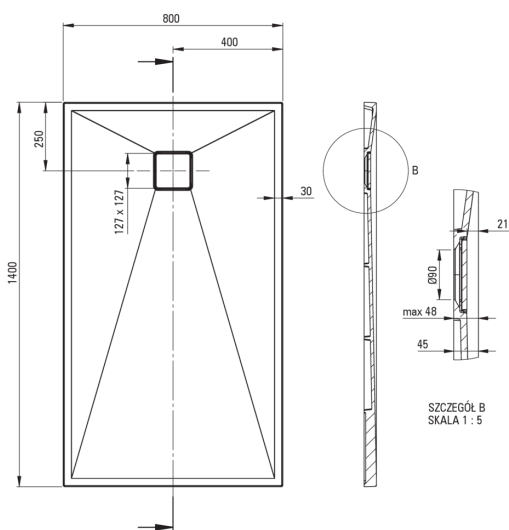

Features:

- Properties of Deante granite: resistance to impact, high temperature, discoloration, thermal shock - with EN 13310 norm
- Hydrophobic properties repel water molecules
- For installation at floor level, directly on the screed or supported by construction material
- Possibility of cutting the granite shower tray
- Attention: waste trap NHC_029C can be used with the shower tray
- Only the best materials, the quality of which has been confirmed by laboratory tests
- Dedicated cleaning agent, safe for cleaned surfaces
- The finish enriched with silver ions adds antiseptic properties