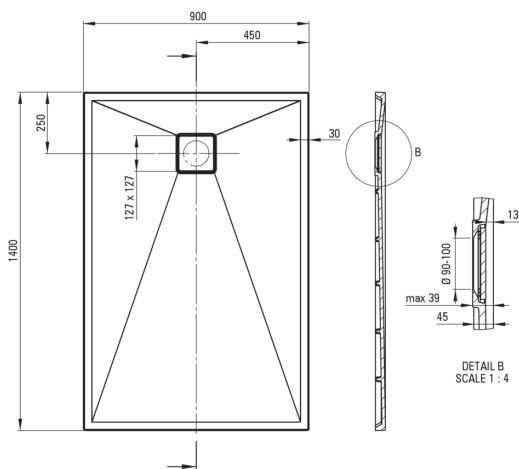

Features:

- Properties of Deante granite: resistance to impact, high temperature, discoloration, thermal shock - with EN 13310 norm
- Hydrophobic properties repel water molecules
- For installation at floor level, directly on the screed or supported by construction material
- Possibility of cutting the granite shower tray
- Attention: waste trap NHC_029C can be used with the shower tray
- Only the best materials, the quality of which has been confirmed by laboratory tests
- Dedicated cleaning agent, safe for cleaned surfaces
- The finish enriched with silver ions adds antiseptic properties