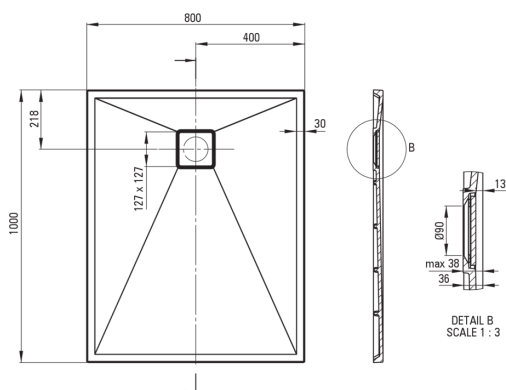

Features:

- Hydrophobic properties repel water molecules
- Properties of Deante granite: resistance to impact, high temperature, discoloration, thermal shock - with EN 13310 norm
- For installation at floor level, directly on the screed or supported by construction material
- Possibility of cutting the granite shower tray
- Attention: waste trap NHC_029C can be used with the shower tray
- Only the best materials, the quality of which has been confirmed by laboratory tests
- Dedicated cleaning agent, safe for cleaned surfaces
- The finish enriched with silver ions adds antiseptic properties