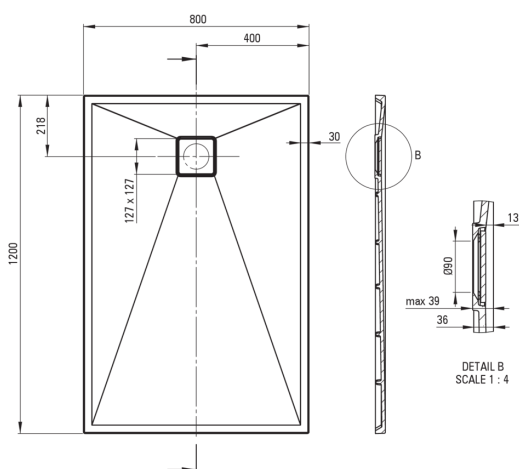

Features:

- Dedicated cleaning agent, safe for cleaned surfaces
- Hydrophobic properties repel water molecules
- Properties of Deante granite: resistance to impact, high temperature, discoloration, thermal shock - with EN 13310 norm
- For installation at floor level, directly on the screed or supported by construction material
- Possibility of cutting the granite shower tray
- Attention: waste trap NHC_029C can be used with the shower tray
- Only the best materials, the quality of which has been confirmed by laboratory tests
- The finish enriched with silver ions adds antiseptic properties