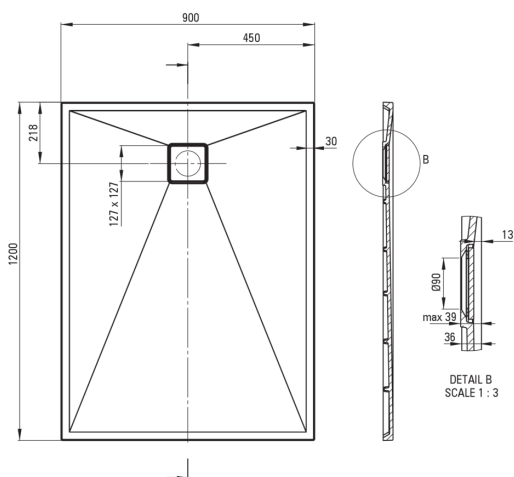

Features:

- Dedicated cleaning agent, safe for cleaned surfaces
- Hydrophobic properties repel water molecules
- Properties of Deante granite: resistance to impact, high temperature, discoloration, thermal shock - with EN 13310 norm
- For installation at floor level, directly on the screed or supported by construction material
- Possibility of cutting the granite shower tray
- Attention: waste trap NHC_029C can be used with the shower tray
- Only the best materials, the quality of which has been confirmed by laboratory tests
- The finish enriched with silver ions adds antiseptic properties