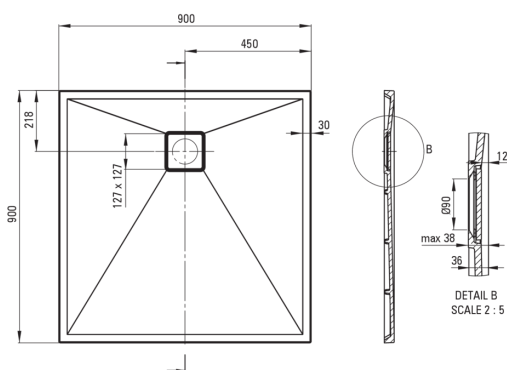

Features:

- Dedicated cleaning agent, safe for cleaned surfaces
- Hydrophobic properties repel water molecules
- Properties of Deante granite: resistance to impact, high temperature, discoloration, thermal shock - with EN 13310 norm
- For installation at floor level, directly on the screed or supported by construction material
- Possibility of cutting the granite shower tray
- Attention: waste trap NHC_029C can be used with the shower tray
- Only the best materials, the quality of which has been confirmed by laboratory tests
- The finish enriched with silver ions adds antiseptic properties