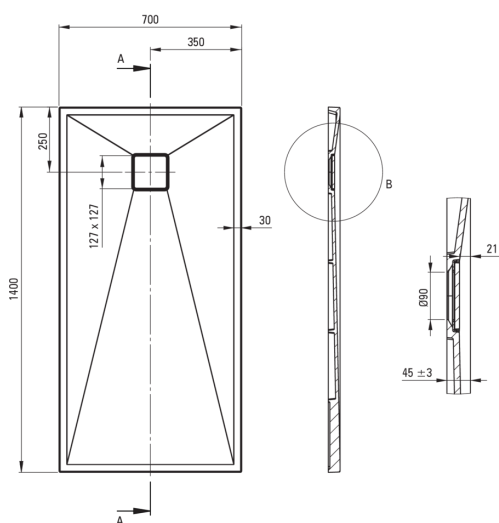

Features:

- Properties of Deante granite: resistance to impact, high temperature, discoloration, thermal shock - with EN 13310 norm
- Hydrophobic properties repel water molecules
- The finish enriched with silver ions adds antiseptic properties
- For installation at floor level, directly on the screed or supported by construction material
- Possibility of cutting the granite shower tray
- Attention: waste trap NHC_029C can be used with the shower tray
- Dedicated cleaning agent, safe for cleaned surfaces
- Only the best materials, the quality of which has been confirmed by laboratory tests