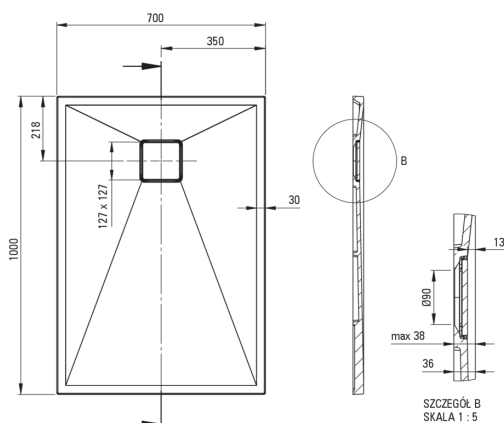

Features:

- Properties of Deante granite: resistance to impact, high temperature, discoloration, thermal shock - with EN 13310 norm
- Hydrophobic properties repel water molecules
- The finish enriched with silver ions adds antiseptic properties
- For installation at floor level, directly on the screed or supported by construction material
- Possibility of cutting the granite shower tray
- Attention: waste trap NHC_029C can be used with the shower tray
- Dedicated cleaning agent, safe for cleaned surfaces
- Only the best materials, the quality of which has been confirmed by laboratory tests