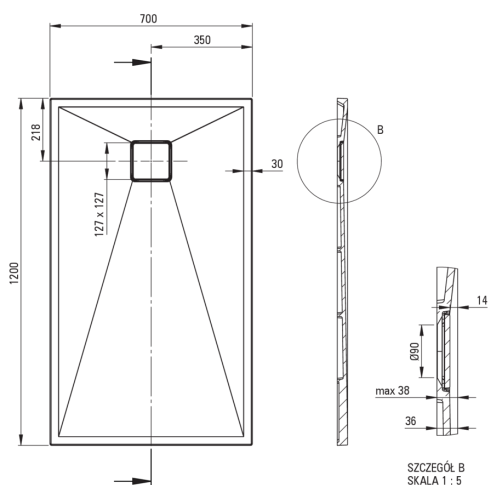

Features:

- Properties of Deante granite: resistance to impact, high temperature, discoloration, thermal shock - with EN 13310 norm
- Hydrophobic properties repel water molecules
- The finish enriched with silver ions adds antiseptic properties
- For installation at floor level, directly on the screed or supported by construction material
- Possibility of cutting the granite shower tray
- Attention: waste trap NHC_029C can be used with the shower tray
- Dedicated cleaning agent, safe for cleaned surfaces
- Only the best materials, the quality of which has been confirmed by laboratory tests