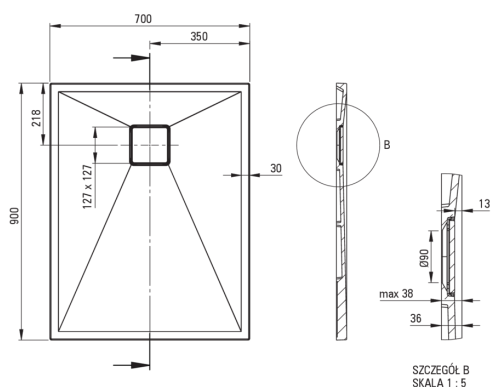

Features:

- Properties of Deante granite: resistance to impact, high temperature, discoloration, thermal shock - with EN 13310 norm
- Hydrophobic properties repel water molecules
- The finish enriched with silver ions adds antiseptic properties
- For installation at floor level, directly on the screed or supported by construction material
- Possibility of cutting the granite shower tray
- Attention: waste trap NHC_029C can be used with the shower tray
- Dedicated cleaning agent, safe for cleaned surfaces
- Only the best materials, the quality of which has been confirmed by laboratory tests