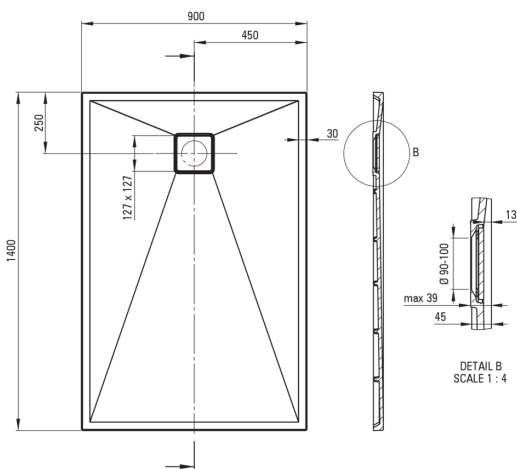

CORREO
Granite shower tray,
rectangular

Product code: KQR_547B
EAN: 5907650812685
Color: beige
Warranty [years]: 10

Shower tray

Material	granite
Shape	rectangular
Width [mm]	900
Length [mm]	1400
Height [mm]	45

Features:

- Dedicated cleaning agent, safe for cleaned surfaces
- The finish enriched with silver ions adds antiseptic properties