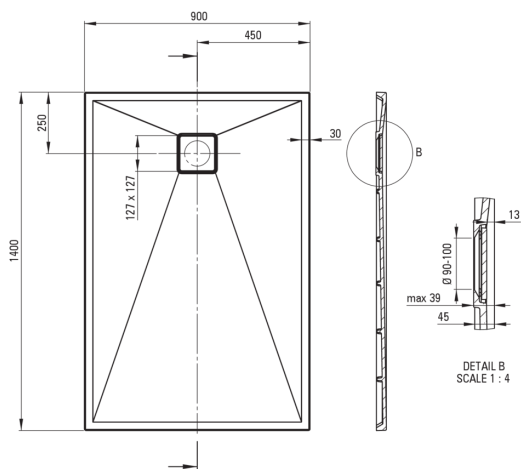

CORREO

Granite shower tray, rectangular

Product code: KQR_547B

EAN: 5907650812685

Color: beige

Warranty [years]: 10

Shower tray

Material	granite
Shape	rectangular
Width [mm]	900
Length [mm]	1400
Height [mm]	45

Features:

- Dedicated cleaning agent, safe for cleaned surfaces
- The finish enriched with silver ions adds antiseptic properties