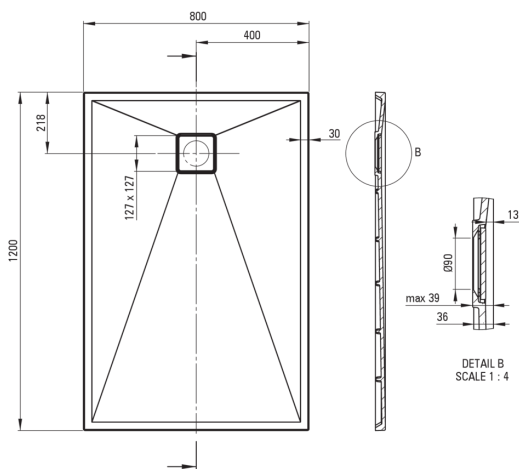

CORREO
Granite shower tray,
rectangular

Product code: KQR_544B

EAN: 5907650812616

Color: beige

Warranty [years]: 10

Shower tray

Material	granite
Shape	rectangular
Width [mm]	800
Length [mm]	1200
Height [mm]	36

Features:

- Dedicated cleaning agent, safe for cleaned surfaces
- The finish enriched with silver ions adds antiseptic properties