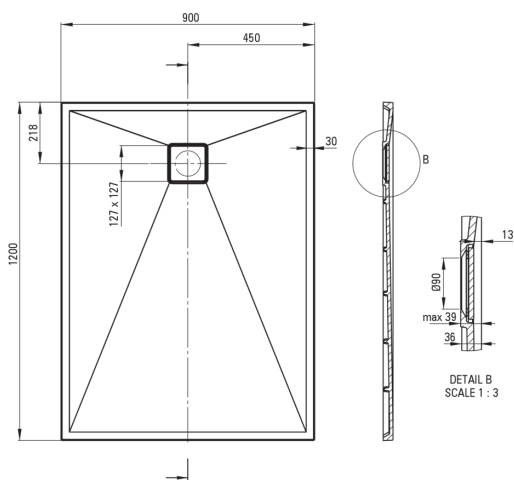

CORREO

Granite shower tray, rectangular

Product code: KQR_543B

EAN: 5907650812630

Color: beige

Warranty [years]: 10

Shower tray

Material	granite
Shape	rectangular
Width [mm]	900
Length [mm]	1200
Height [mm]	36

Features:

- Dedicated cleaning agent, safe for cleaned surfaces
- The finish enriched with silver ions adds antiseptic properties