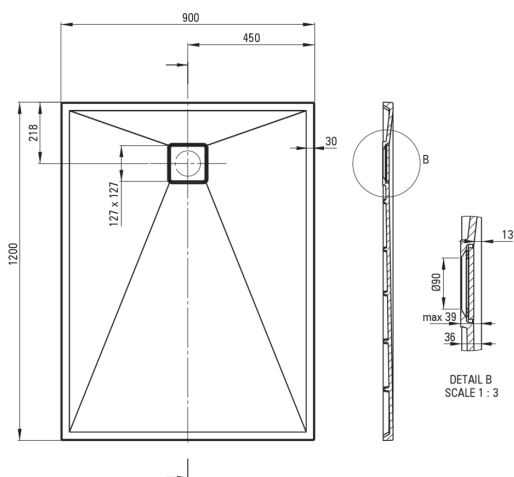

Features:

- Dedicated cleaning agent, safe for cleaned surfaces
- Anti-slip properties of granite shower trays
- The finish enriched with silver ions adds antiseptic properties
- Properties of Deante granite: resistance to impact, high temperature, discoloration, thermal shock - with EN 13310 norm
- Hydrophobic properties repel water molecules
- For installation at floor level, directly on the screed or supported by construction material
- Possibility of cutting the granite shower tray
- Attention: waste trap NHC_029C can be used with the shower tray
- Only the best materials, the quality of which has been confirmed by laboratory tests