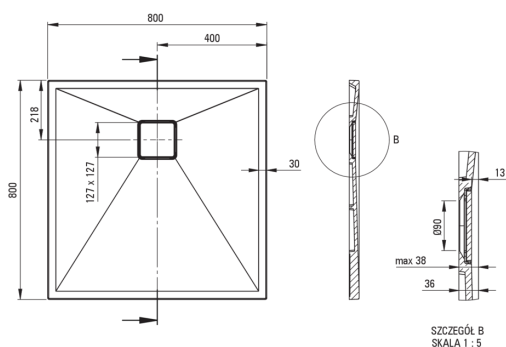

Features:

- Properties of Deante granite: resistance to impact, high temperature, discoloration, thermal shock - with EN 13310 norm
- Hydrophobic properties repel water molecules
- The finish enriched with silver ions adds antiseptic properties
- For installation at floor level, directly on the screed or supported by construction material
- Possibility of cutting the granite shower tray
- Attention: waste trap NHC_029C can be used with the shower tray
- Dedicated cleaning agent, safe for cleaned surfaces
- Only the best materials, the quality of which has been confirmed by laboratory tests