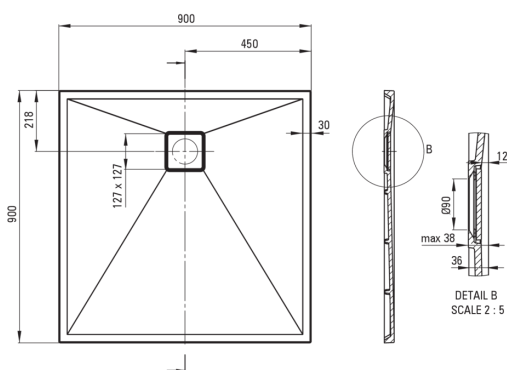

Features:

- Properties of Deante granite: resistance to impact, high temperature, discoloration, thermal shock - with EN 13310 norm
- Hydrophobic properties repel water molecules
- The finish enriched with silver ions adds antiseptic properties
- For installation at floor level, directly on the screed or supported by construction material
- Possibility of cutting the granite shower tray
- Attention: waste trap NHC_029C can be used with the shower tray
- Dedicated cleaning agent, safe for cleaned surfaces
- Only the best materials, the quality of which has been confirmed by laboratory tests