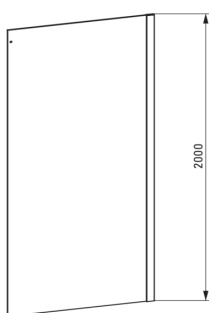

HIACYNT

Shower wall, side

Product code: KQH_031S

EAN: 5908212070482

Color: chrome

Warranty [years]: 2

Shower door

Width [mm]	900
Height [mm]	2000
Glass thickness [mm]	8
Glass finish	transparent
installation	to be completed with KQH doors
Active cover	Yes

Model	Size	A(mm)
KQH 032S	800x2000	785-800
KQH 031S	900x2000	885-900