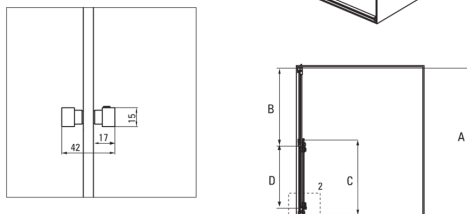

HIACYNT

Shower doors, recessed

Product code: KQH_016P

EAN: 5908212070475

Color: chrome

Warranty [years]: 2

Shower door

| | |
|----------------------|---|
| Width [mm] | 1600 |
| Height [mm] | 2000 |
| Glass thickness [mm] | 8 |
| Glass finish | transparent |
| installation | possibility of assembly with two fixed walls, possibility of assembly with a fixed wall |
| Active cover | Yes |

1.

2.

| Model | Size | A(mm) | B(mm) | C(mm) | D(mm) |
|---------|-----------|-----------|---------|-------|-------|
| KQH010P | 1000X2000 | 975-995 | 506-516 | 495 | 400 |
| KQH012P | 1200X2000 | 1175-1195 | 606-616 | 595 | 500 |
| KQH014P | 1400X2000 | 1375-1395 | 706-716 | 695 | 600 |
| KQH016P | 1600X2000 | 1575-1595 | 806-816 | 695 | 600 |