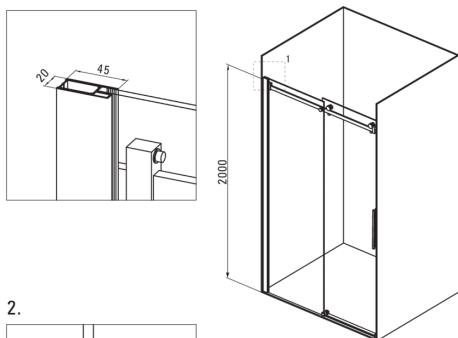

HIACYNT

Shower doors, recessed

Product code: KQH_016P

EAN: 5908212070475

Color: chrome

Warranty [years]: 2

Shower door

| | |
|----------------------|---|
| Width [mm] | 1600 |
| Height [mm] | 2000 |
| Glass thickness [mm] | 8 |
| Glass finish | transparent |
| installation | possibility of assembly with two fixed walls, possibility of assembly with a fixed wall |
| Active cover | Yes |

Features:

- Only the best materials, the quality of which has been confirmed by laboratory tests
- Safe and durable tempered glass
- Possibility to install the cabin without a shower tray, directly on the tiles
- Hydrophobic Active-Cover coating that makes it easier for water to run off the glass
- Dedicated to Active Cover surfaces
- The profile system makes it possible to reduce the curvature of the walls
- Covering of assembly elements
- Double top rollers with ball bearings
- Dedicated cleaning agent, safe for cleaned surfaces

1.

2.

| Model | Size | A(mm) | B(mm) | C(mm) | D(mm) |
|---------|-----------|-----------|---------|-------|-------|
| KQH010P | 1000X2000 | 975-995 | 506-516 | 495 | 400 |
| KQH012P | 1200X2000 | 1175-1195 | 606-616 | 595 | 500 |
| KQH014P | 1400X2000 | 1375-1395 | 706-716 | 695 | 600 |
| KQH016P | 1600X2000 | 1575-1595 | 806-816 | 695 | 600 |