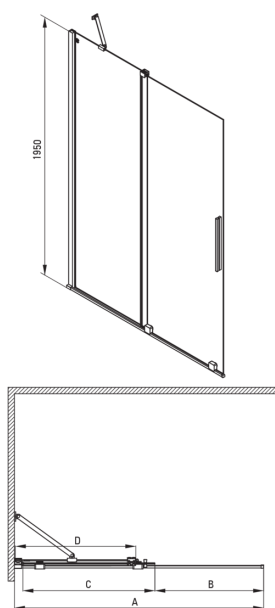

## Shower cabin, square

**Product code:** KPNZP09P09

**EAN:** 5907650884170

**Color:** gold

**Warranty [years]:** 2

### Showe cabin

Shape	square
Width [mm]	900
Length [mm]	900
Height [mm]	1950
Glass thickness [mm]	6
Glass finish	transparent
Active cover	Yes

Model	Size	A (mm)	B (mm)	C (mm)	D (mm)
KTJ X39R	900x1950	880-900	360	475	420
KTJ X30R	1000x1950	980-1000	410	525	470
KTJ X32R	1200x1950	1180-1200	515	625	570
KTJ X34R	1400x1950	1380-1400	615	725	670