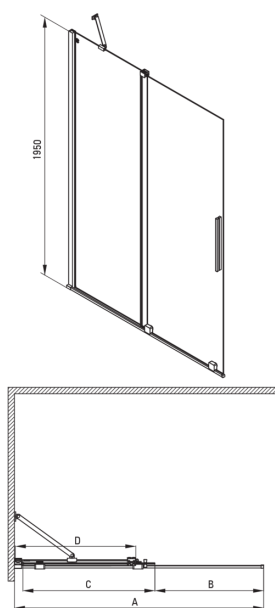

## Shower cabin, square

**Product code:** KPNRP09P09

**EAN:** 5907650884163

**Color:** brushed gold

**Warranty [years]:** 2

### Showe cabin

|                      |             |
|----------------------|-------------|
| Shape                | square      |
| Width [mm]           | 900         |
| Length [mm]          | 900         |
| Height [mm]          | 1950        |
| Glass thickness [mm] | 6           |
| Glass finish         | transparent |
| Active cover         | Yes         |

| Model    | Size      | A (mm)    | B (mm) | C (mm) | D (mm) |
|----------|-----------|-----------|--------|--------|--------|
| KTJ X39R | 900x1950  | 880-900   | 360    | 475    | 420    |
| KTJ X30R | 1000x1950 | 980-1000  | 410    | 525    | 470    |
| KTJ X32R | 1200x1950 | 1180-1200 | 515    | 625    | 570    |
| KTJ X34R | 1400x1950 | 1380-1400 | 615    | 725    | 670    |