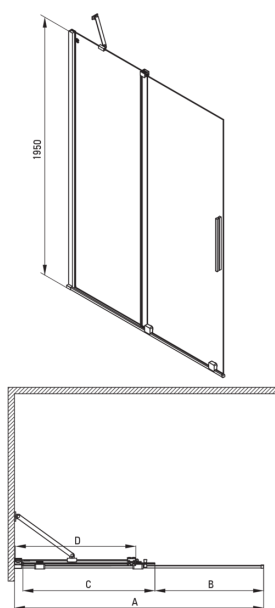

## Shower cabin, square

**Product code:** KPNNP09P09

**EAN:** 5907650884156

**Color:** nero

**Warranty [years]:** 2

### Showe cabin

Shape	square
Width [mm]	900
Length [mm]	900
Height [mm]	1950
Glass thickness [mm]	6
Glass finish	transparent
Active cover	Yes

Model	Size	A (mm)	B (mm)	C (mm)	D (mm)
KTJ X39R	900x1950	880-900	360	475	420
KTJ X30R	1000x1950	980-1000	410	525	470
KTJ X32R	1200x1950	1180-1200	515	625	570
KTJ X34R	1400x1950	1380-1400	615	725	670