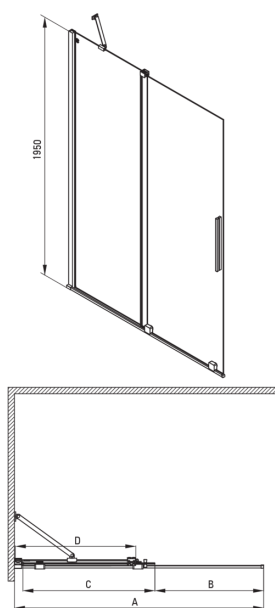

## Shower cabin, square

**Product code:** KPNFP09P09

**EAN:** 5907650884149

**Color:** brushed steel

**Warranty [years]:** 2

### Showe cabin

Shape	square
Width [mm]	900
Length [mm]	900
Height [mm]	1950
Glass thickness [mm]	6
Glass finish	transparent
Active cover	Yes

Model	Size	A (mm)	B (mm)	C (mm)	D (mm)
KTJ X39R	900x1950	880-900	360	475	420
KTJ X30R	1000x1950	980-1000	410	525	470
KTJ X32R	1200x1950	1180-1200	515	625	570
KTJ X34R	1400x1950	1380-1400	615	725	670