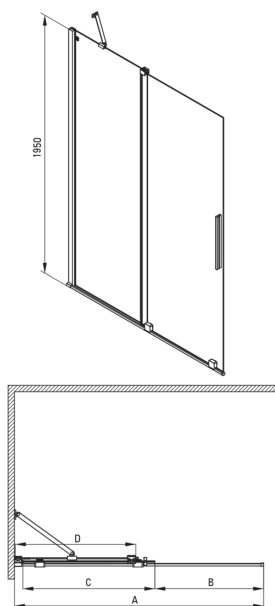

PRIZMA

Shower cabin, square

Product code: KPNDP09P09

EAN: 5907650884132

Color: titanium

Warranty [years]: 2

Showe cabin

Shape	square
Width [mm]	900
Length [mm]	900
Height [mm]	1950
Glass thickness [mm]	6
Glass finish	transparent
Active cover	Yes

Features:

- Hydrophobic Active-Cover coating that makes it easier for water to run off the glass
- Possibility to install the cabin without a shower tray, directly on the tiles
- Safe and durable tempered glass
- Resistance to impacts, chemicals and stains in accordance with PN-EN 14428+A1:2008 norm, confirmed by tests of the Institute of Ceramics and Building Materials
- The railings give the structure rigidity
- Only the best materials, the quality of which has been confirmed by laboratory tests
- Dedicated to Active Cover surfaces
- Innovative, durable and easy to clean Titanium coating
- Dedicated cleaning agent, safe for cleaned surfaces

Model	Size	A (mm)	B (mm)	C (mm)	D (mm)
KTJ X39R	900x1950	880-900	360	475	420
KTJ X30R	1000x1950	980-1000	410	525	470
KTJ X32R	1200x1950	1180-1200	515	625	570
KTJ X34R	1400x1950	1380-1400	615	725	670