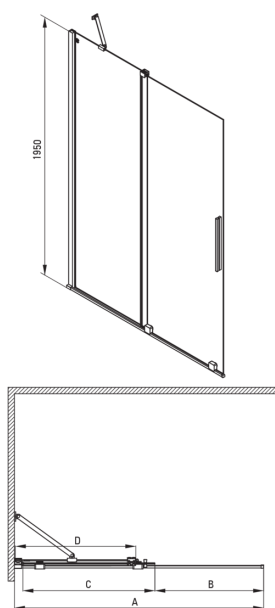

PRIZMA

Shower cabin, square

Product code: KPNAP09P09

EAN: 5907650884125

Color: bianco

Warranty [years]: 2

Showe cabin

Shape	square
Width [mm]	900
Length [mm]	900
Height [mm]	1950
Glass thickness [mm]	6
Glass finish	transparent
Active cover	Yes

Features:

- Hydrophobic Active-Cover coating that makes it easier for water to run off the glass
- Possibility to install the cabin without a shower tray, directly on the tiles
- Safe and durable tempered glass
- Resistance to impacts, chemicals and stains in accordance with PN-EN 14428+A1:2008 norm, confirmed by tests of the Institute of Ceramics and Building Materials
- The railings give the structure rigidity
- Only the best materials, the quality of which has been confirmed by laboratory tests
- Dedicated to Active Cover surfaces
- Dedicated cleaning agent, safe for cleaned surfaces

Model	Size	A (mm)	B (mm)	C (mm)	D (mm)
KTJ X39R	900x1950	880-900	360	475	420
KTJ X30R	1000x1950	980-1000	410	525	470
KTJ X32R	1200x1950	1180-1200	515	625	570
KTJ X34R	1400x1950	1380-1400	615	725	670