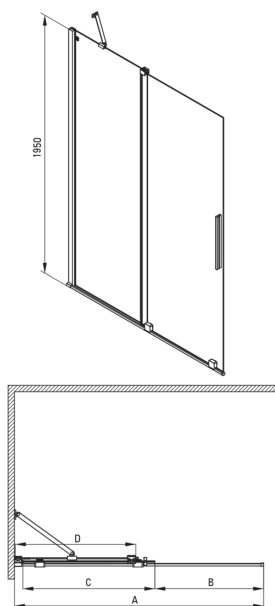

PRIZMA

Shower cabin, square

Product code: KPN0P09P09

EAN: 5907650884118

Color: chrome

Warranty [years]: 2

Showe cabin

Shape	square
Width [mm]	900
Length [mm]	900
Height [mm]	1950
Glass thickness [mm]	6
Glass finish	transparent
Active cover	Yes

Features:

- Hydrophobic Active-Cover coating that makes it easier for water to run off the glass
- Possibility to install the cabin without a shower tray, directly on the tiles
- Safe and durable tempered glass
- Only the best materials, the quality of which has been confirmed by laboratory tests
- Dedicated to Active Cover surfaces
- The railings give the structure rigidity
- Resistance to impacts, chemicals and stains in accordance with PN-EN 14428+A1:2008 norm, confirmed by tests of the Institute of Ceramics and Building Materials
- Dedicated cleaning agent, safe for cleaned surfaces

Model	Size	A (mm)	B (mm)	C (mm)	D (mm)
KTJ X39R	900x1950	880-900	360	475	420
KTJ X30R	1000x1950	980-1000	410	525	470
KTJ X32R	1200x1950	1180-1200	515	625	570
KTJ X34R	1400x1950	1380-1400	615	725	670